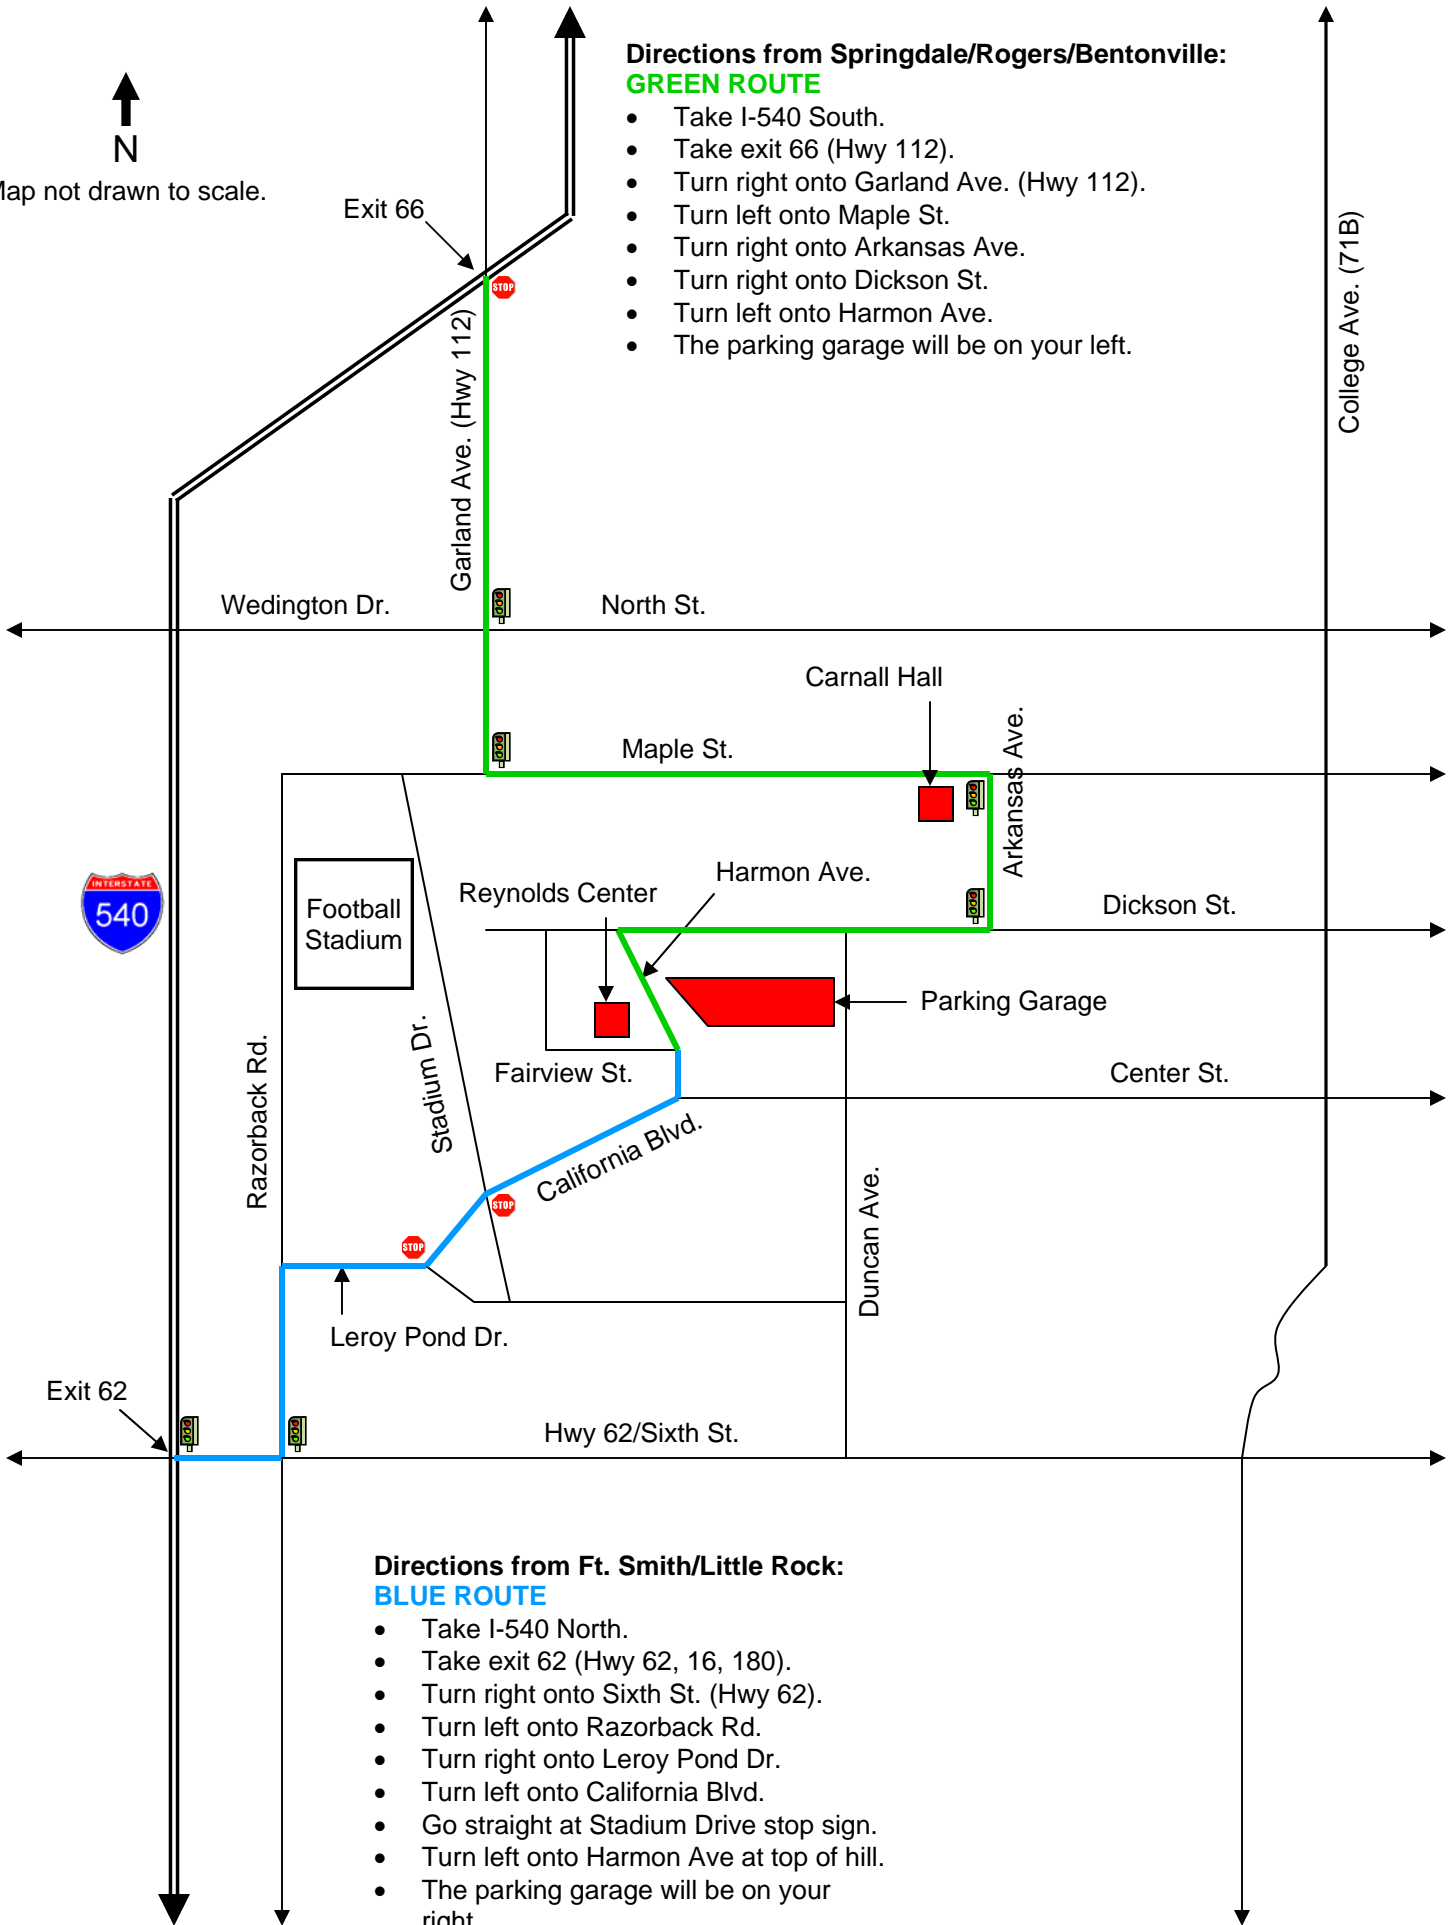

Map not drawn to scale.

**Directions from Springdale/Rogers/Bentonville:**

**GREEN ROUTE**

- Take I-540 South.
- Take exit 66 (Hwy 112).
- Turn right onto Garland Ave. (Hwy 112).
- Turn left onto Maple St.
- Turn right onto Arkansas Ave.
- Turn right onto Dickson St.
- Turn left onto Harmon Ave.
- The parking garage will be on your left.

**Directions from Ft. Smith/Little Rock:**

**BLUE ROUTE**

- Take I-540 North.
- Take exit 62 (Hwy 62, 16, 180).
- Turn right onto Sixth St. (Hwy 62).
- Turn left onto Razorback Rd.
- Turn right onto Leroy Pond Dr.
- Turn left onto California Blvd.
- Go straight at Stadium Drive stop sign.
- Turn left onto Harmon Ave at top of hill.
- The parking garage will be on your right.